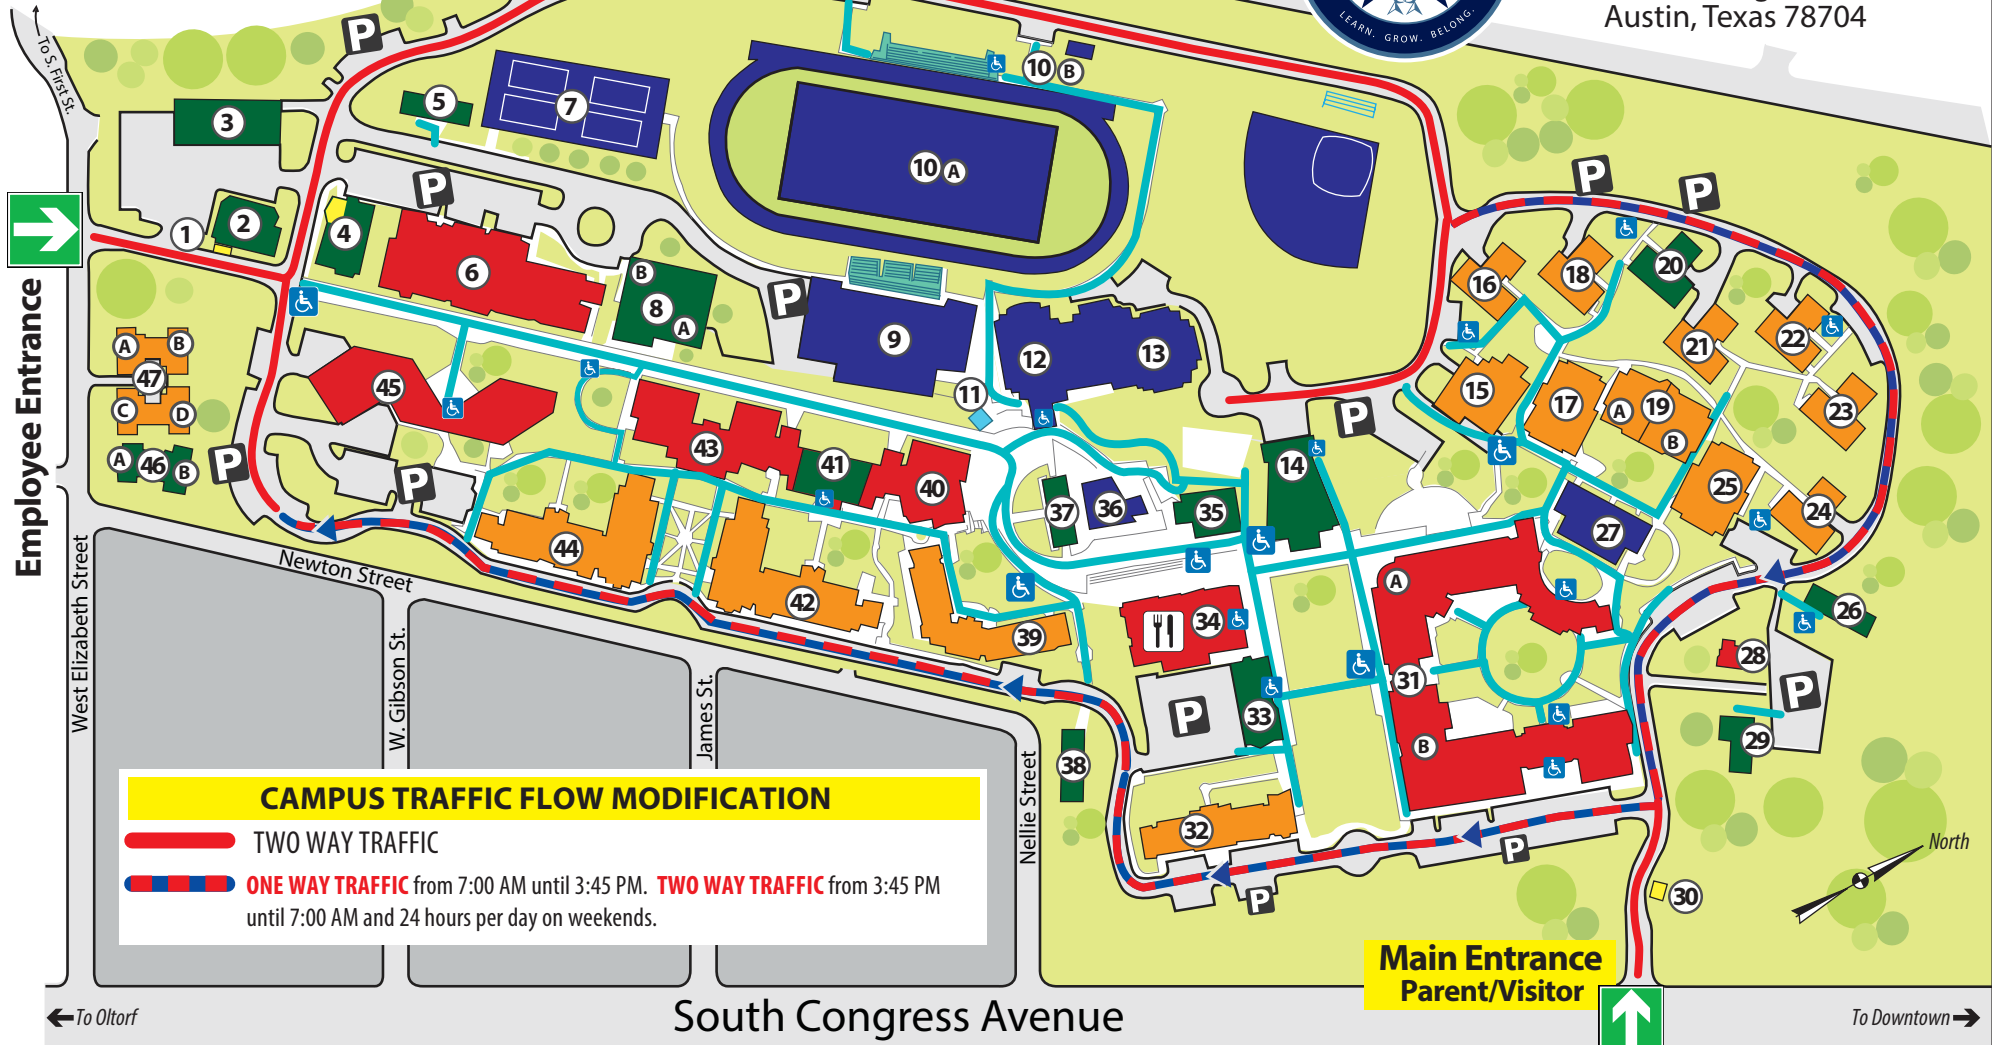

2015-2016

Revised 01.28.2016

Texas School for the Deaf CAMPUS MAP

1102 South Congress Avenue
Austin, Texas 78704

CAMPUS TRAFFIC FLOW MODIFICATION

- TWO WAY TRAFFIC
- — — ONE WAY TRAFFIC from 7:00 AM until 3:45 PM. — TWO WAY TRAFFIC from 3:45 PM until 7:00 AM and 24 hours per day on weekends.

← To Oltorf **South Congress Avenue** To Downtown →

- TSD Campus
- Main Roads
- Pedestrian Walkways
- ➔ Entrance/Gates
- ♿ Wheelchair Access
- P Parking
- Security
- Educational Facilities
- Administrative & Support Services
- Residential Facilities
- Physical Education, Athletics and Recreation

- | | | | | | |
|---|--|--|---|--|--|
| <ul style="list-style-type: none"> 1. Entrance/Security Booth 2. Operations Complex 3. TFC Maintenance 4. Central Plant/Security 5. Admissions 6. CTE Ford Building 7. F. Camenisch Tennis Courts 8A. Pease/Administration 8B. Warehouse | <ul style="list-style-type: none"> 9. Ruth Seeger Gym 10A. Gamblin Field 10B. Concession Stand 11. TSD Clock Tower 12. LeRoy Colombo Swim Center 13. TSD Gym 14. R.L. Davis Auditorium 15. Deaf Smith Center (DSC) 16. Cottage 570 Day Students | <ul style="list-style-type: none"> 17. ACCESS M 18. Cottage 569 Vacant 19A. HS SND Boys 19B. HS SND Girls 20. Cottage 568 Training 21. Cottage 567 ACCESS Boys 22. Cottage 566 Vacant 23. Cottage 565 ACCESS Girls 24. Cottage 564 Storage Building | <ul style="list-style-type: none"> 25. ACCESS G 26. Human Resources 27. Clinger Gym 28. Toddler Learning Center 29. ERCOD/Outreach 30. Entrance/Security Booth 31A. Special Needs 31B. Elementary 32. ELE/MS Girls | <ul style="list-style-type: none"> 33. Student Health Services 34. Cafeteria 35. Business Office 36. Amphitheater 37. Heritage Center 38. Temporary Vacant 39. ELE/MS Boys 40. Middle School 41. Administrative Commons | <ul style="list-style-type: none"> 42. Lewis Hall 43. High School 44. Koen Hall 45. Kleberg Building 46. Residential (A,B) 47. Interns (A,B,C,D) |
|---|--|--|---|--|--|